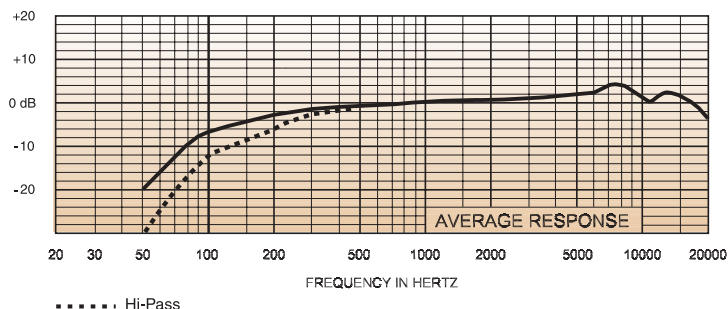

PolarChoice™

MULTI-PATTERN PODIUM MICROPHONE SPECIFICATIONS

INTRODUCING THE POLARCHOICE PLUS™

Technical Specifications:

Generation Element:

Dual condenser, back electret

Frequency Response:

50 Hz to 20,000 Hz (see chart)

Polar Patterns: (see chart)

Omnidirectional, Cardioid, Supercardioid, Hypercardioid

Sensitivity:

Open Circuit Voltage, 1 kHz: 5.6mV/Pascal

Clipping Level (1% THD):

>135 dB SPL

Equivalent Noise:

<26 dB SPL "A" weighted
(0 dB=20 micropascals)

Dynamic Range:

>109 dB

Output Impedance, 1 kHz:

200 ohms

Power Requirements:

Phantom, 12 - 52 VDC

Current Consumption:

< 8 mA with P12 supply

Polarity:

Pin 2 positive, referenced to pin 3, with positive pressure on the diaphragm

Accessories Furnished:

All versions of PolarChoice ship with the Shock Mount Kits and EV's *Multiport™* windscreen.

Optional Accessories:

FMK flange-mount kit, CPSM shock-mount kit

Color:

Nonreflecting black

Ordering Information

XLR Version

PC-12/XLR 12" gooseneck length
PC-18/XLR 18" gooseneck length

Flange-mount Version

PC-12/FL 12" gooseneck length
PC-18/FL 18" gooseneck length

PolarChoice Plus Version

PC Plus-12 12" gooseneck length
PC Plus-18 18" gooseneck length

For information call 1-800-392-3497, ext. 7432
www.electrovoice.com

AMERICA:

EUROPE:

Germany: Telex EVI Audio GmbH. Hirschberger Ring 45, D 94315, Straubing, Germany, Phone: +49 9421-706 0, Fax: +49 9421-706 265
France: EVI Audio France S.A. Parc de Courcerin, Allée Lech Walesa, F 77185 Lognes, France, Phone: +33 1-6480-0090, Fax: +33 1-6006-5103
UK: Telex Communications Ltd. 4, The Willows Centre, Willow Lane, Mitcham, Surrey CR4 4NX, UK, Phone: +44 208 646 7114, Fax: +44 208 640 7583
Africa & Middle-East: Telex EVI Audio GmbH. Hirschberger Ring 45, D 94315, Straubing, Germany, Phone: +49 9421-706 0, Fax: +49 9421-706 265

ASIA & PACIFIC RIM: